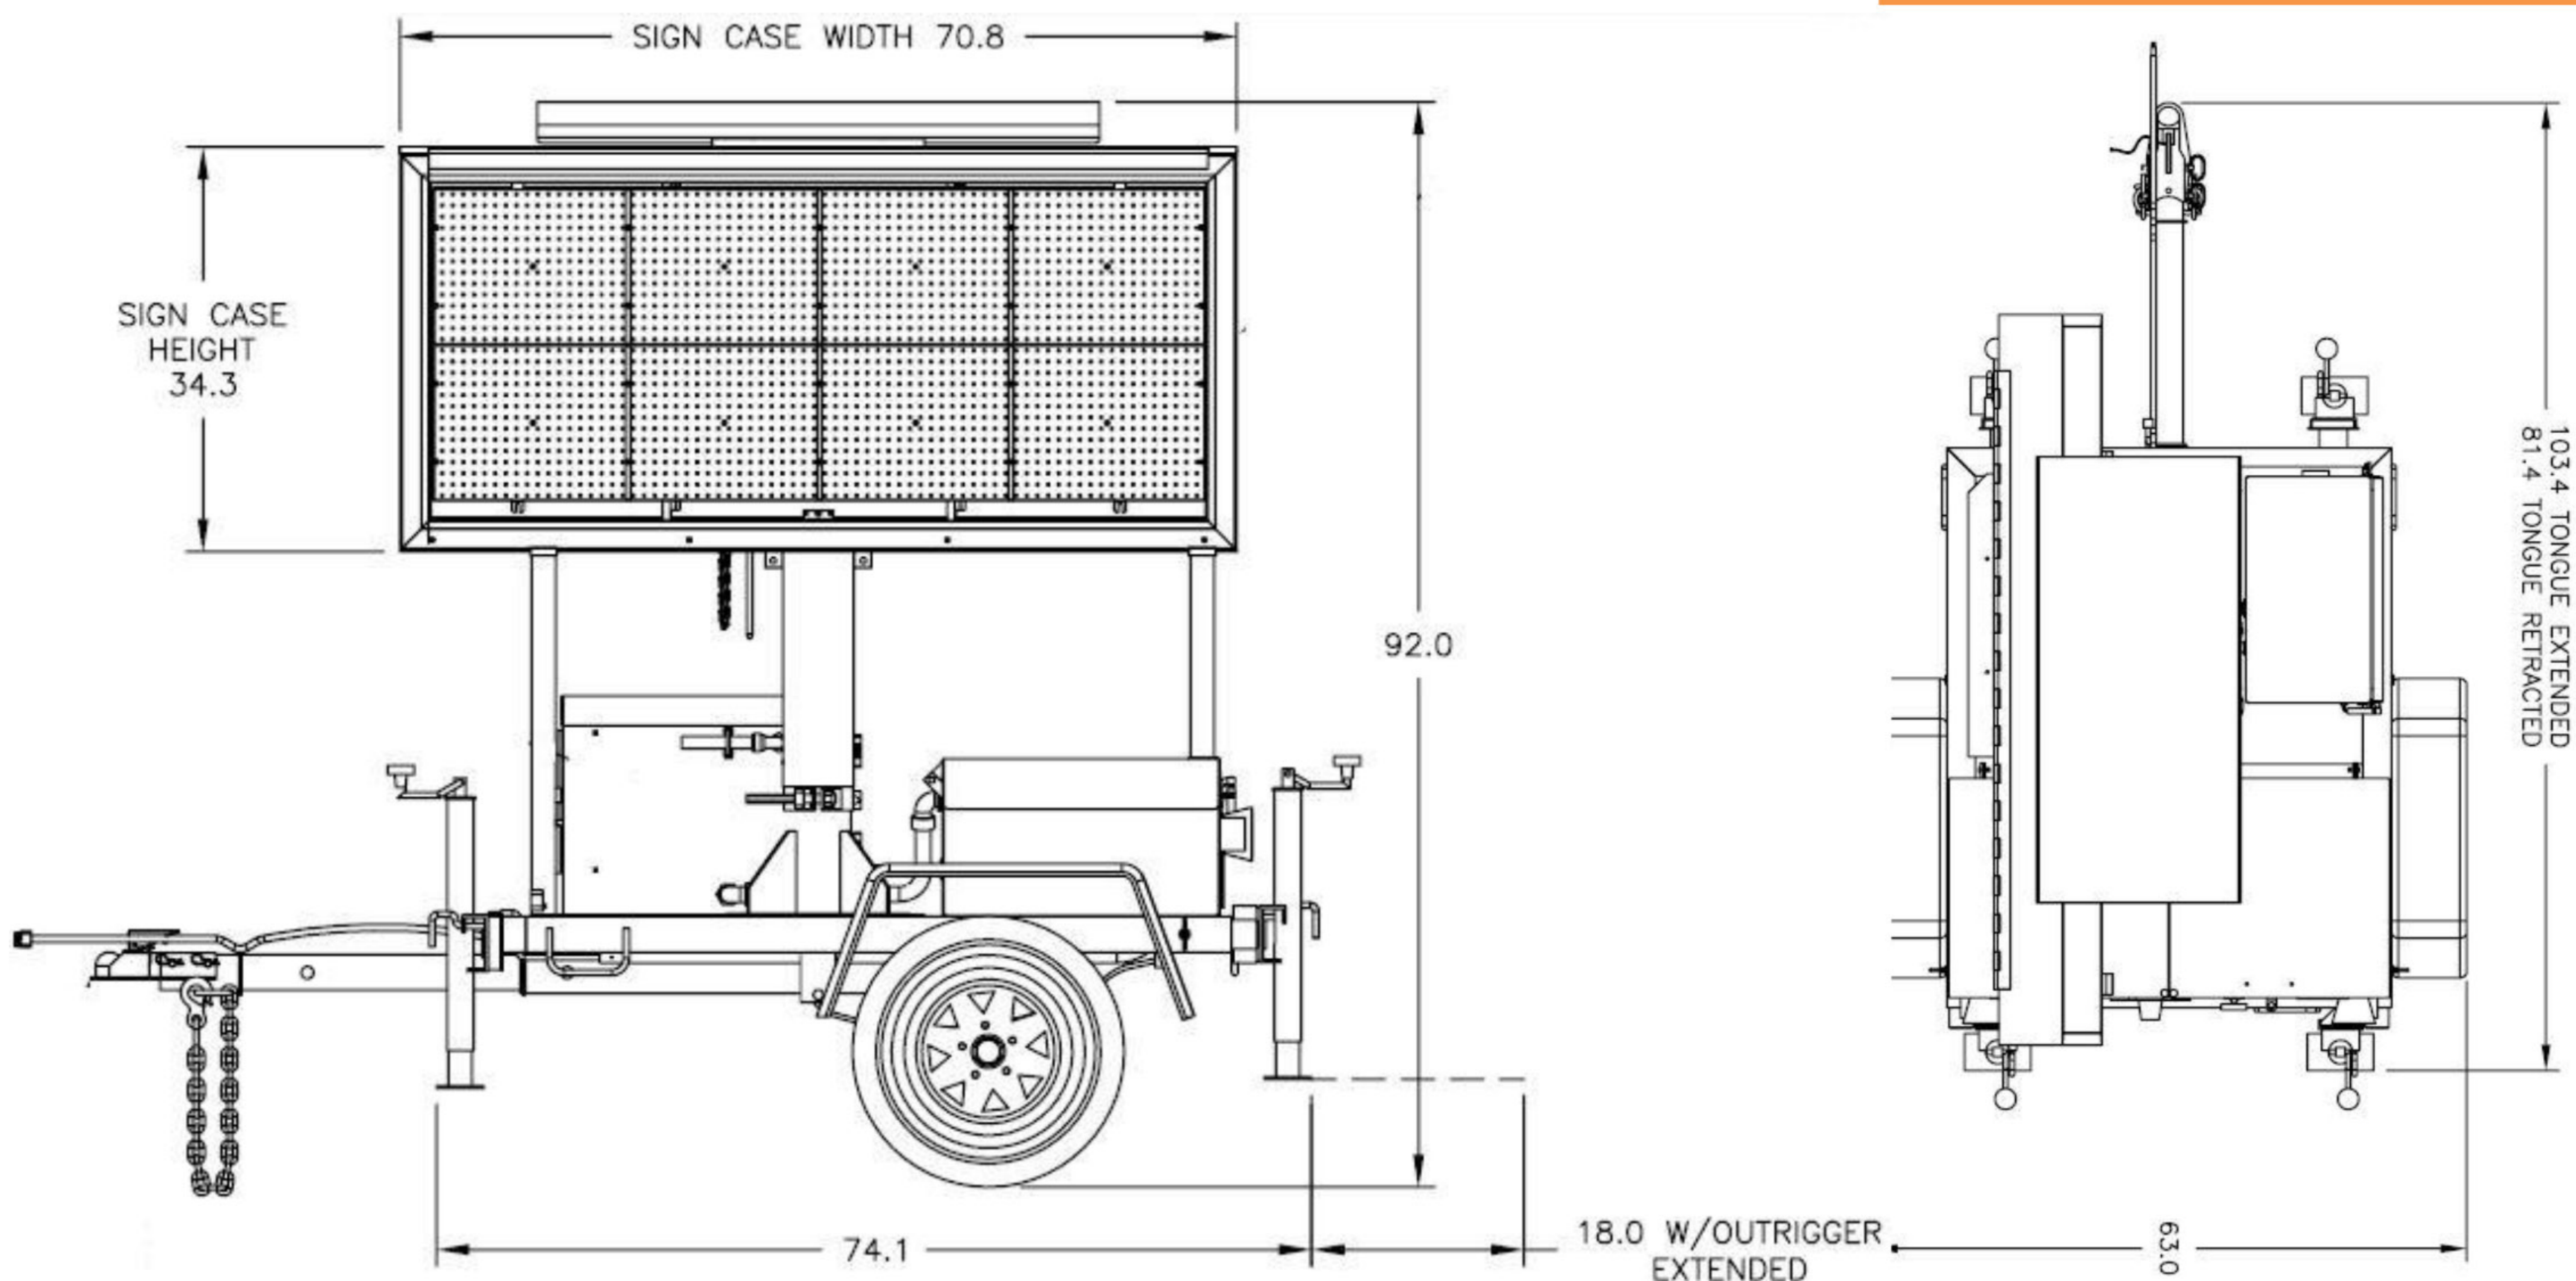

CMS-GP232T ADVANTAGE

PORTABLE CHANGEABLE MESSAGE LED Full Matrix – 28 pixels x 72 pixels

CATALOG NO:
AMS30062815

PHYSICAL / MECHANICAL

Height (raised)	135.7" / 3.4m
Height (storage)	95.2" / 2.4m
Length (tongue)	103" / 2.6m
Length (w/o tongue)	81" / 2.0m
Width	63" / 1.6m
Sign Case Width	70.8" / 1.8m
Sign Case Height	34.3" / 0.9m

ELECTRICAL / DISPLAY

Matrix Type	Full Matrix
Matrix Size	28 Rows x 72 Columns
LEDs Per Pixel	1
Angularity	30 Degrees
Speed-Variable	.10 sec increments
Timing	
LED Color	590 nm ITE Amber / Yellow
Character Size	6" to 18"

CONTROL / OPERATION

Permanent (factory) Messages	230
User-Defined Messages	200
Message Sequences	200
Graphic/Animation Messages	150

CHARACTER FONTS

Pixel Matrix	Normal Height	Characters Per Line	Lines Sign Face
5 x 7	6"	10	3
7 x 7	6"	9	3
7 x 7w	6"	8	3
6 x 11	9"	9	2
7 x 20	18"	7	1
9 x 20	18"	6	1