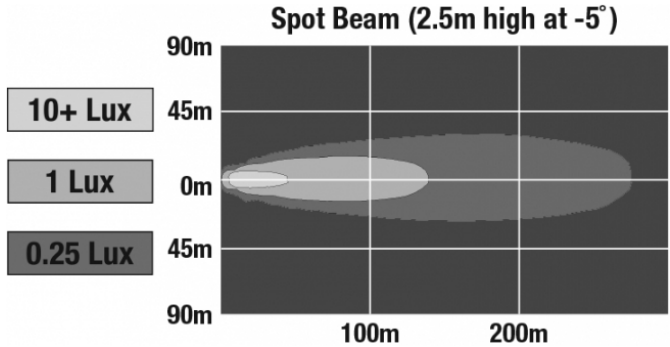

LED Auxiliary Lights - Model 832

PRODUCT INFORMATION

Description	12-24V LED Auxiliary Light with Spot Beam Pattern
Height	154.94 mm / 6.1 in
Width	115.06 mm / 4.53 in
Depth	68.58 mm / 2.7 in
Shape	Square
Outer Lens Material	Polycarbonate
Outer Lens Color	Clear
Housing Material	Die-Cast Aluminum
Housing Color	Black
Mounting Hardware Description	(x1) 5/16"-18 x 0.58" Mounting Bolt
Mounting Type	Universal Pedestal Mount
Minimum Operating Temperature	-40 °C / -40 °F
Maximum Operating Temperature	65 °C / 149 °F
Connector or Wiring	Integrated 2-Pin Deutsch Weather-Proof Socket (DT04-2P)
Mating Connector	2-Pin Deutsch Weather-Proof Plug (DT06-2S)
Product Weight	1.82 lbs / 0.83 kgs
Shipping Weight	1.82 lbs / 0.83 kgs

sales@msfoster.com
www.msfoster.com

LED Auxiliary Lights - Model 832

PHOTOMETRIC SPECIFICATIONS

Raw Lumen Output 3,900
 Effective Lumen Output 2,500
 Nominal LED Color Temperature 5700 K
 Beam Pattern(s) Forward Lighting - Spot