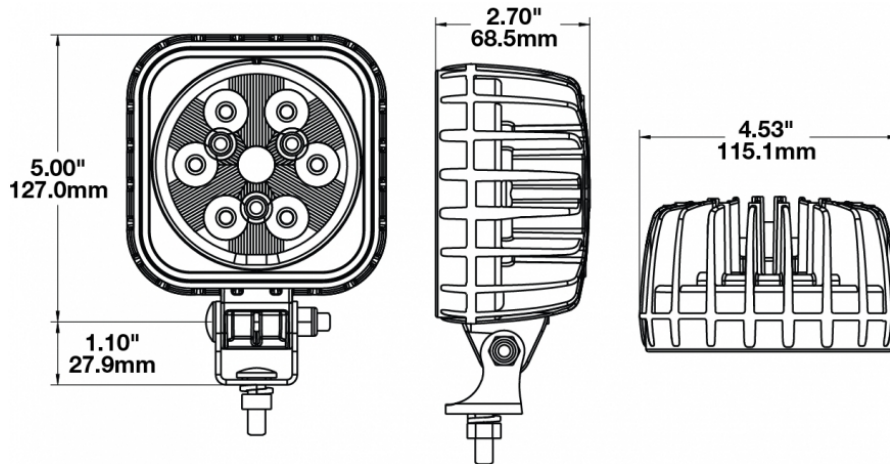

LED Auxiliary Lights - Model 832

PRODUCT INFORMATION

Description	12-24V LED Auxiliary Light with Spot Beam Pattern
Height	154.94 mm / 6.1 in
Width	115.06 mm / 4.53 in
Depth	68.58 mm / 2.7 in
Shape	Square
Outer Lens Material	Polycarbonate
Outer Lens Color	Clear
Housing Material	Die-Cast Aluminum
Housing Color	Black
Mounting Hardware Description	(x1) 5/16"-18 x 0.58" Mounting Bolt
Mounting Type	Universal Pedestal Mount
Minimum Operating Temperature	-40 °C / -40 °F
Maximum Operating Temperature	65 °C / 149 °F
Connector or Wiring	Integrated 2-Pin Deutsch Weather-Proof Socket (DT04-2P)
Mating Connector	2-Pin Deutsch Weather-Proof Plug (DT06-2S)
Product Weight	1.82 lbs / 0.83 kgs
Shipping Weight	1.82 lbs / 0.83 kgs

PRODUCT DIMENSIONS

ELECTRICAL SPECIFICATIONS

Input Voltage	12-24V DC
Operating Voltage	10-32V DC
Red Wire	Positive
Black Wire	Negative
Current Draw	3.50A @ 12V DC 1.75A @ 24V DC

REGULATORY STANDARDS COMPLIANCE