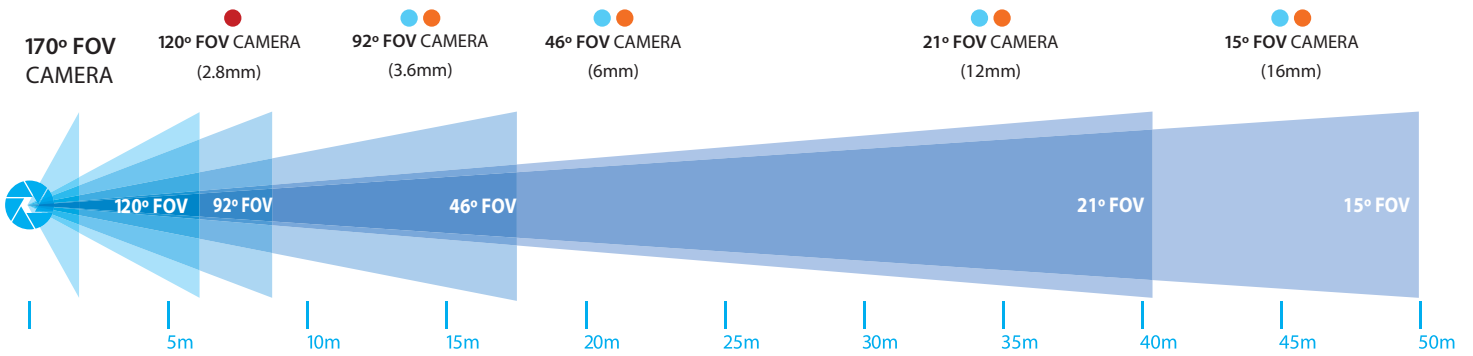

DAKOTA MICRO LENS SELECTION GUIDE

Get the view you're looking for

Dakota Micro camera systems lens features

AgCam®

ENDURACAM®

OVERVIEW®

Resolution	True HD Resolution (720P)
Country of Manufacture	USA
True 16:9 Aspect Ratio	Yes
IR Distance	75 ft. +
Camera Viewing Angles	92°, 46°, 21°, 15° (dependent on lens size)
Wide-Angle Backup Camera Available	Yes - 170°
Auto Darkening Lens	Yes
Camera Lens Type	Triple hardened glass lens resists scratching, scuffing and static buildup

Resolution	True HD Resolution (720P)
Country of Manufacture	USA
True 16:9 Aspect Ratio	Yes
IR Distance	75 ft. +
Camera Viewing Angles	92°, 46°, 21°, 15° (dependent on lens size)
Wide-Angle Backup Camera Available	Yes - 170°
Auto Darkening Lens	Yes
Camera Lens Type	Triple hardened glass lens resists scratching, scuffing and static buildup

Resolution	600 TVL
Country of Manufacture	China
True 16:9 Aspect Ratio	No
IR Distance	50 ft. +
Camera Viewing Angles	120°
Wide-Angle Backup Camera Available	Yes - 170°
Auto Darkening Lens	No
Camera Lens Type	Plastic