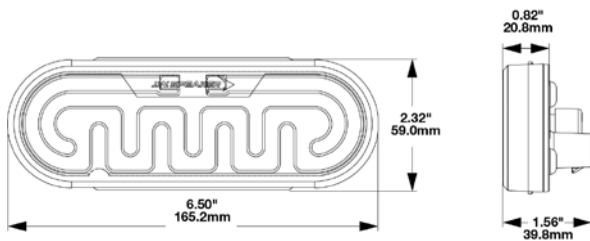

MODEL 274

Be Seen From Every Side. J.W. Speaker is your 360° lighting solution. Ten different versions to add SmartHeat® technology to every side of your vehicle or trailer. DOT-compliant for legal on-road use when mounted vertically or horizontally. First-of-its-kind heated turn, positions, stop, and strobe lights!

Safety from all sides. Model 274 Flash provides 3 different flash modes, an exclusive SmartSync™ system to put lamps in simultaneous or alternating flash pattern. 2-in-1 dual function strobe and turn with turn override wire.

Model 274

- 12-24V heated LED signal & strobe lights
- SmartHeat® technology to melt snow & ice
- Retrofits standard 6" oval lights
- Easy LED trailer light or vehicle upgrade
- Flange, grommet, and L-shaped bracket options
- Superior IP67 and IP69K sealing rating
- DOT-compliant for legal on-road use
- Model 274 Flash meets SAE J595 Class II Strobe standards

Accessories	
5870261	Plastic Mounting Flange
4242891	Rubber Mounting Grommet
8200591	Chrome Plastic Trim Ring
8200581	Steel L-Shaped Mounting Bracket
3270501	3-Pin Connector Wire Harness Assembly (Signal)
3271040	6-Pin Connector Wire Harness Assembly (Strobe)

SIGNAL LIGHTS

Part No.	Color	Description
0346721	White	Reverse Light
0346701	Red	Stop Tail Turn Light
0346711	Amber	Rear Turn Signal
0346781	Amber	Front Position & Front Turn Signal
0346791	Amber	Side Marker Light

Also available with the harness.

STROBE LIGHTS

Part No.	Color	Description
0646781	Amber	Flash Strobe Light
0646811	Blue	Flash Strobe Light
0646801	Green	Flash Strobe Light
0646791	Red	Flash Strobe Light
0646821	White	Flash Strobe Light

▲ **WARNING:** Cancer and Reproductive Harm - www.P65Warnings.ca.gov
▲ **AVERTISSEMENT:** Cancer et effet nocif sur la reproduction - www.P65Warnings.ca.gov

MS FOSTER

SERVING THE TRANSPORTATION INDUSTRY

1040 Highway 212
Michigan City, IN 46360

OFFICE 219.879.9225
TOLL FREE 888.452.4053
FAX 219.879.9313

sales@msfoster.com
www.msfoster.com