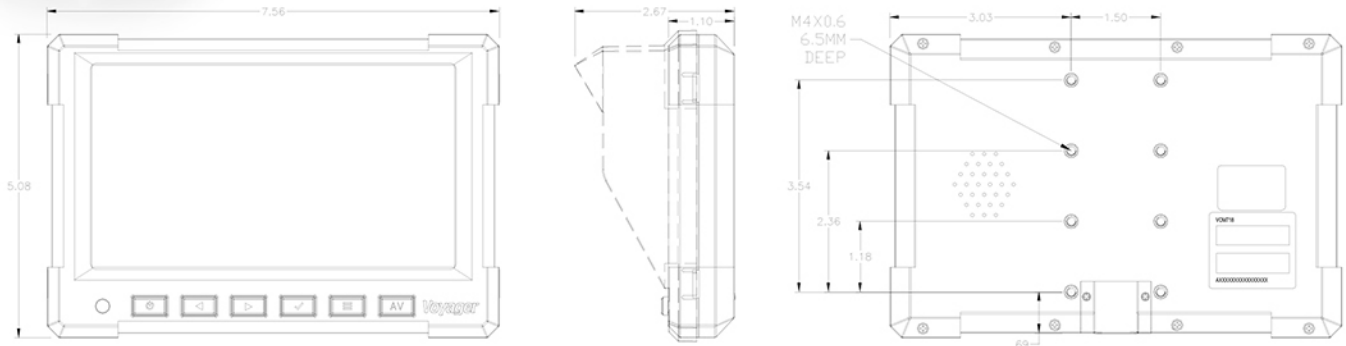

CONTACT US

1-888-452-4053

1040 HIGHWAY 212
MICHIGAN CITY, IN 46360

SALES@MSFOSTER.COM
WWW.MSFOSTER.COM

MS FOSTER

SERVING THE TRANSPORTATION INDUSTRY

Voyager[®]

7" LCD Color Observation Monitor

VOM718

SPECIFICATIONS:

General Specifications:

Power System	12VDC	
Operating Voltage Range	10V ~16V	
Current Draw @ 12V	Idle	100mA
	Nominal	492mA
	Maximum	507mA
Operating Temperature Range	-4°F to 149°F	-20°C to 65°C
Storage Temperature Range	-40°F to 176°F	-35°C to 80°C
Maximum Relative Humidity	85%	
Overall Dimensions (inches)	7.56(W) x 5.06(H) x 1.10(D)	
Product Weight (unpackaged)	1.3 lbs	

Performance Specifications:

Video / Display System	NTSC/PAL		
Video Input Signal (Composite)	1V P-P @ 75Ω		
Audio Output	1W		
LCD Specifications	Diagonal Size	7"	
	Resolution	480 x 234	
	Brightness	450 nit	
	Contrast Ratio	400:1	
	View Angles	Top	55°
		Bottom	65°
		Left	70°
		Right	70°
	Display Format (aspect ratio)	Analog 16:9	
	Response Time	Rise	15ms
Fall		20ms	
Backlight Type	LED		
Backlight Life (min)	20,000 Hours		