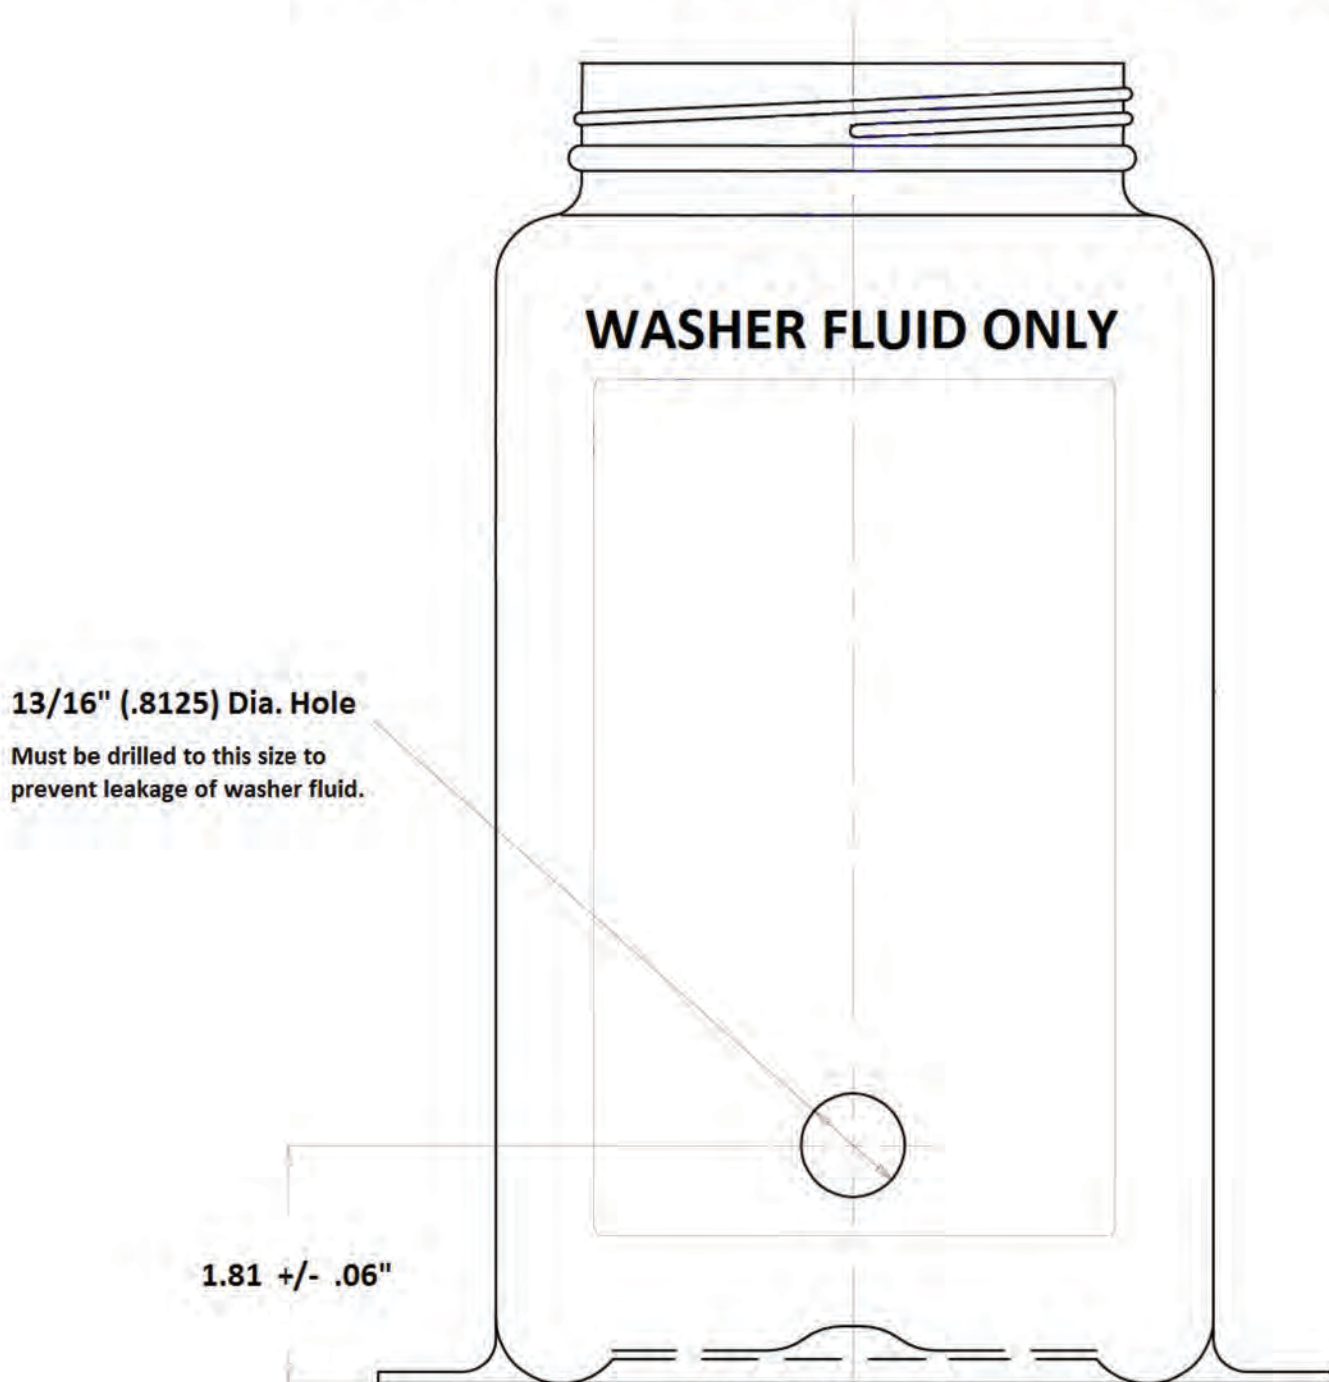

## Recommended Drilling for CamWash Pump

**Inside of Reservoir must be free of shavings and foreign matter.**

**Push Grommet into hole until tight against outside of Reservoir.**

**Insert Washer Pump into Grommet in vertical position.**

**DUAL AXIS ADJUSTABILITY**

- ADJUST HEX FITTING AND SLOTTED SPRAY NOZZLE TO ACHIEVE DESIRED SPRAY PATTERN ON CAMERA LENS. 1/2" OPEN END WRENCH AND SMALL FLAT BLADE SCREWDRIVER
- NOZZLE BLOCK CAN BE MOUNTED TO EITHER SIDE OF CAMERA