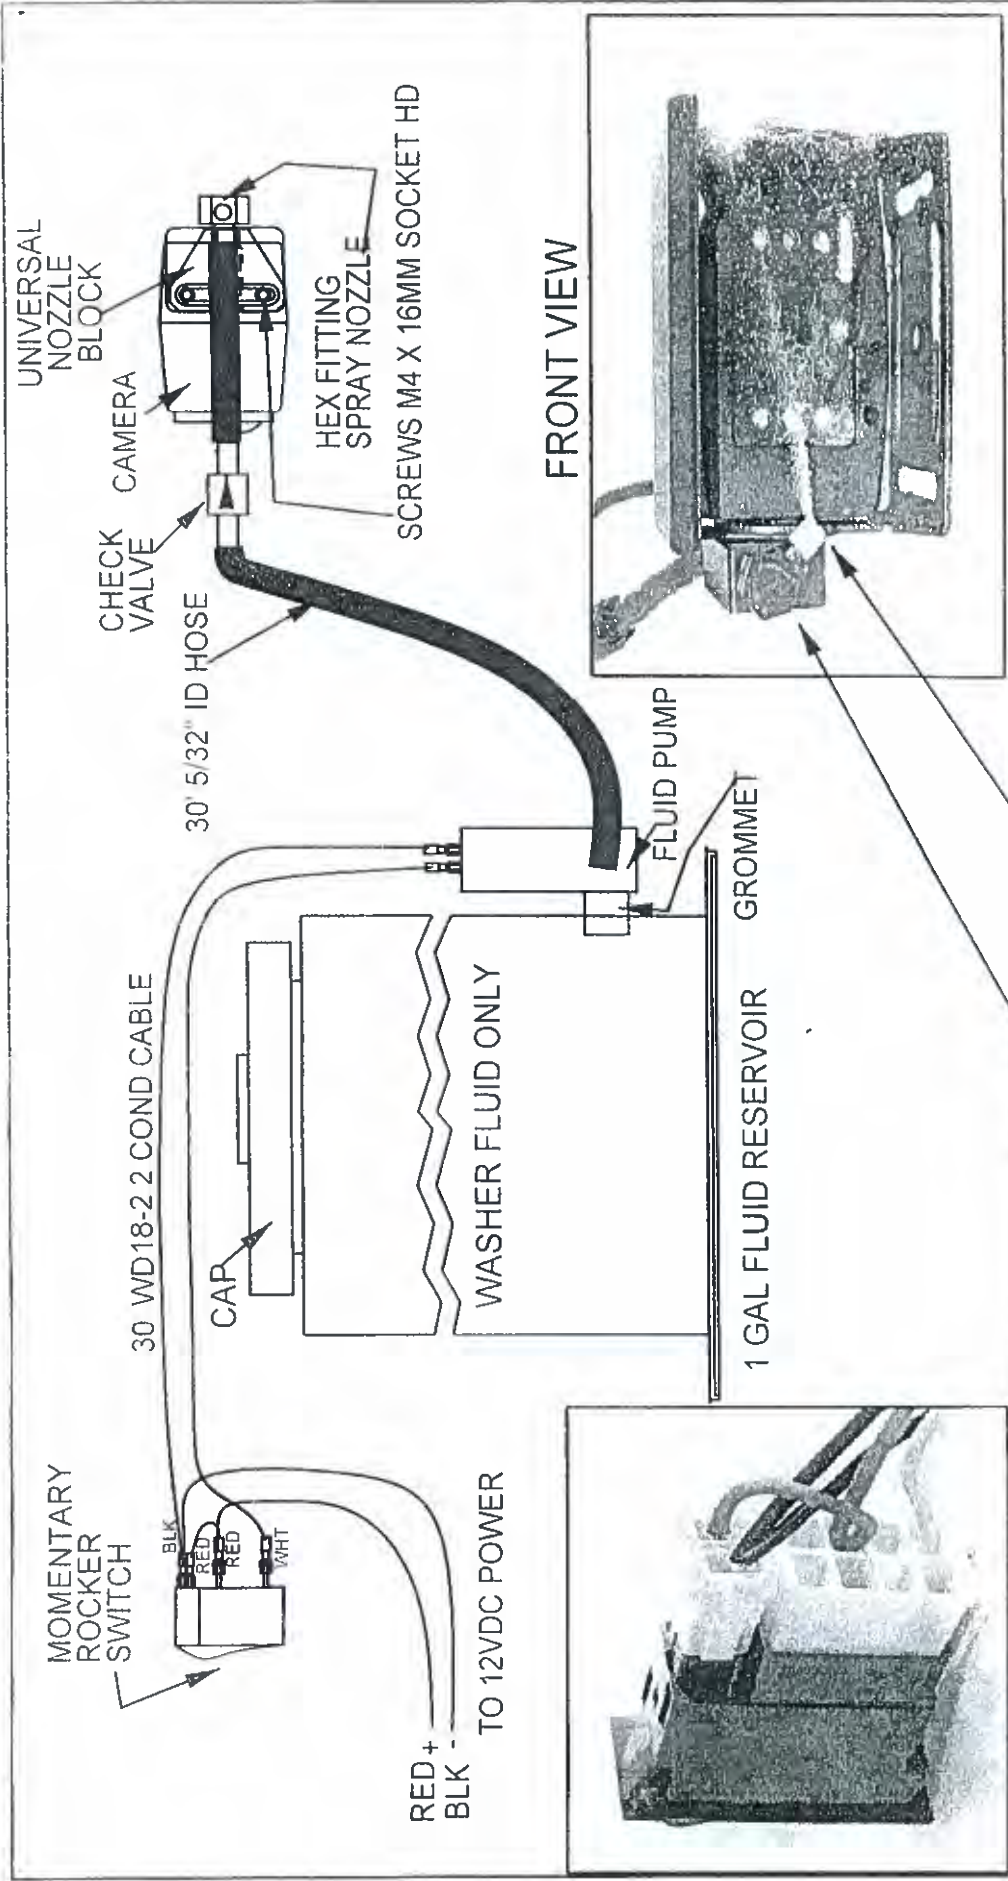

## Recommended Drilling for CamWash Pump

**Inside of Reservoir must be free of shavings and foreign matter.**

**Push Grommet into hole until tight against outside of Reservoir.**

**Insert Washer Pump into Grommet in vertical position.**

**DUAL AXIS ADJUSTABILITY**

- ADJUST HEX FITTING AND SLOTTED SPRAY NOZZLE TO ACHIEVE DESIRED SPRAY PATTERN ON CAMERA LENS. 1/2" OPEN END WRENCH AND SMALL FLAT BLADE SCREWDRIVER
- NOZZLE BLOCK CAN BE MOUNTED TO EITHER SIDE OF CAMERA